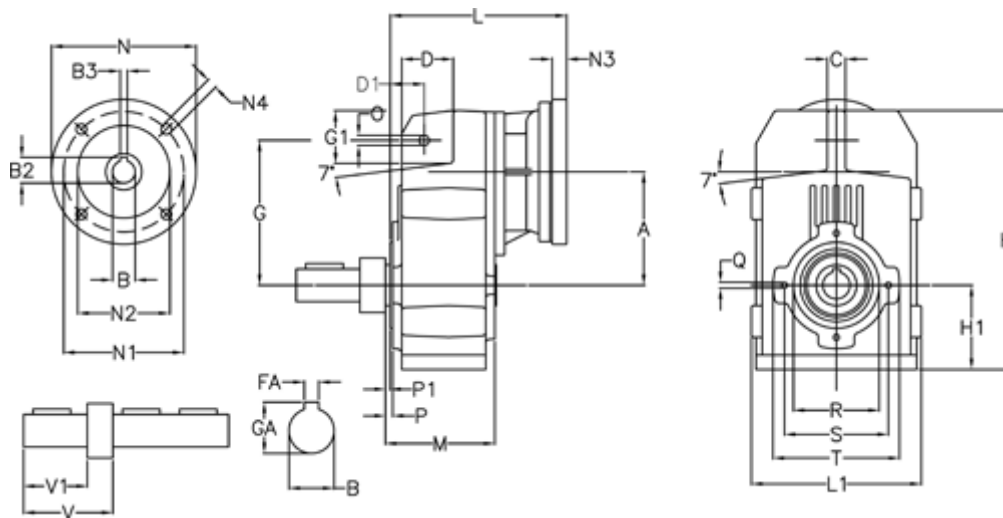

Article number: 29560402411225
 Description: Shaft mounted gear
 A412R-24,1-P71B5

Measures

A = 175.75	FA = 12	M = 144.0	Q = M12x19
B = 40	G = 218	N = 160	R = 130
B1 = 14	G1 = 97.5	N1 = 130	S = 165
B2 = 16.3	GA = 43.0	N2 = 110	T = 200
B3 = 5	H = 389.0	N4 = M8x16	V = 112.5
C = 16	H1 = 116.0	O = 14	V1 = 80
D = 79.0	L = 246.0	P = 7.5	
D1 = 56.5	L1 = 242	P1 = 3.5	